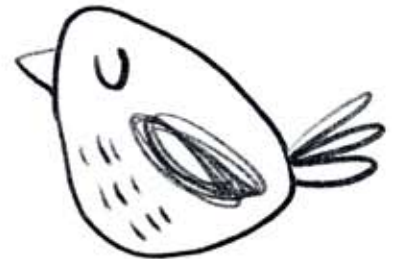

Draw-a-long with Pippa and friends

Draw a potato-ish shape.

Draw a triangle beak.

Add a letter u for the eye.

Draw three sausagey shapes.

Scribble for the wings.

Add some dashes for feathery texture.

Draw two lines for the legs and three dashes for the claws.

To finish draw a loop de loop.